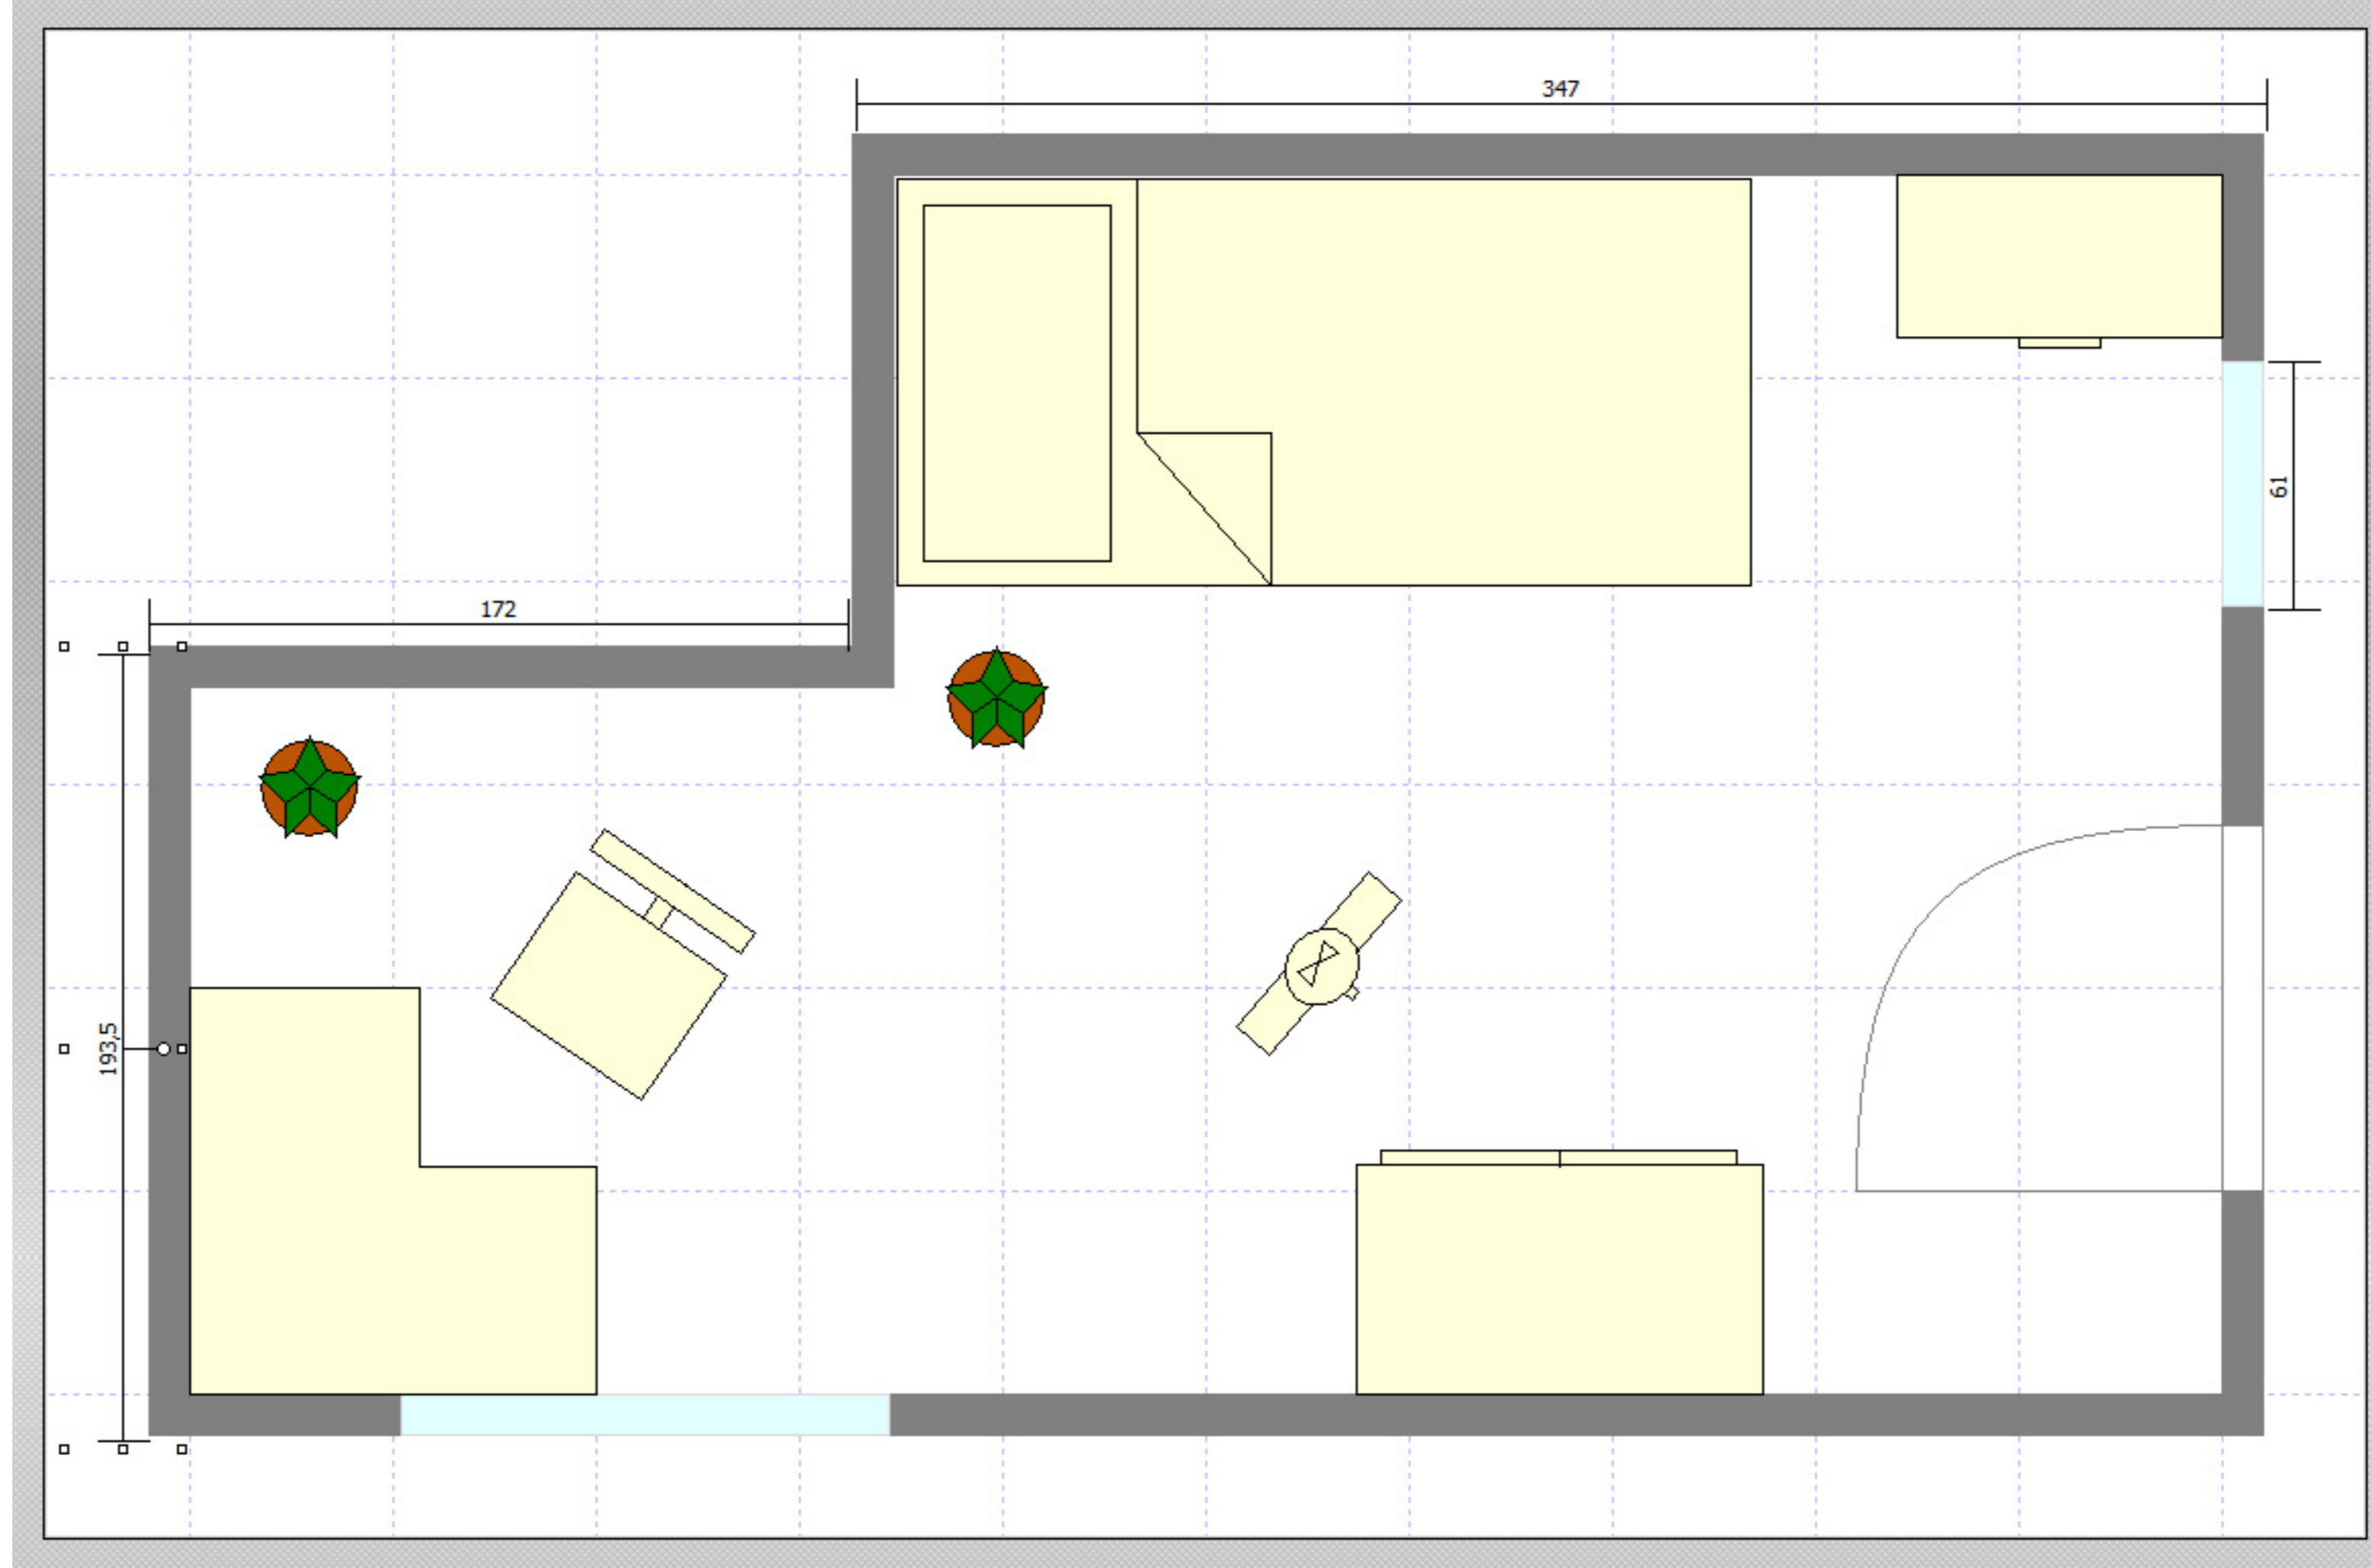

280

walk

fly

study

plan

pan

turn

roll

goto

align

view

restore

fit