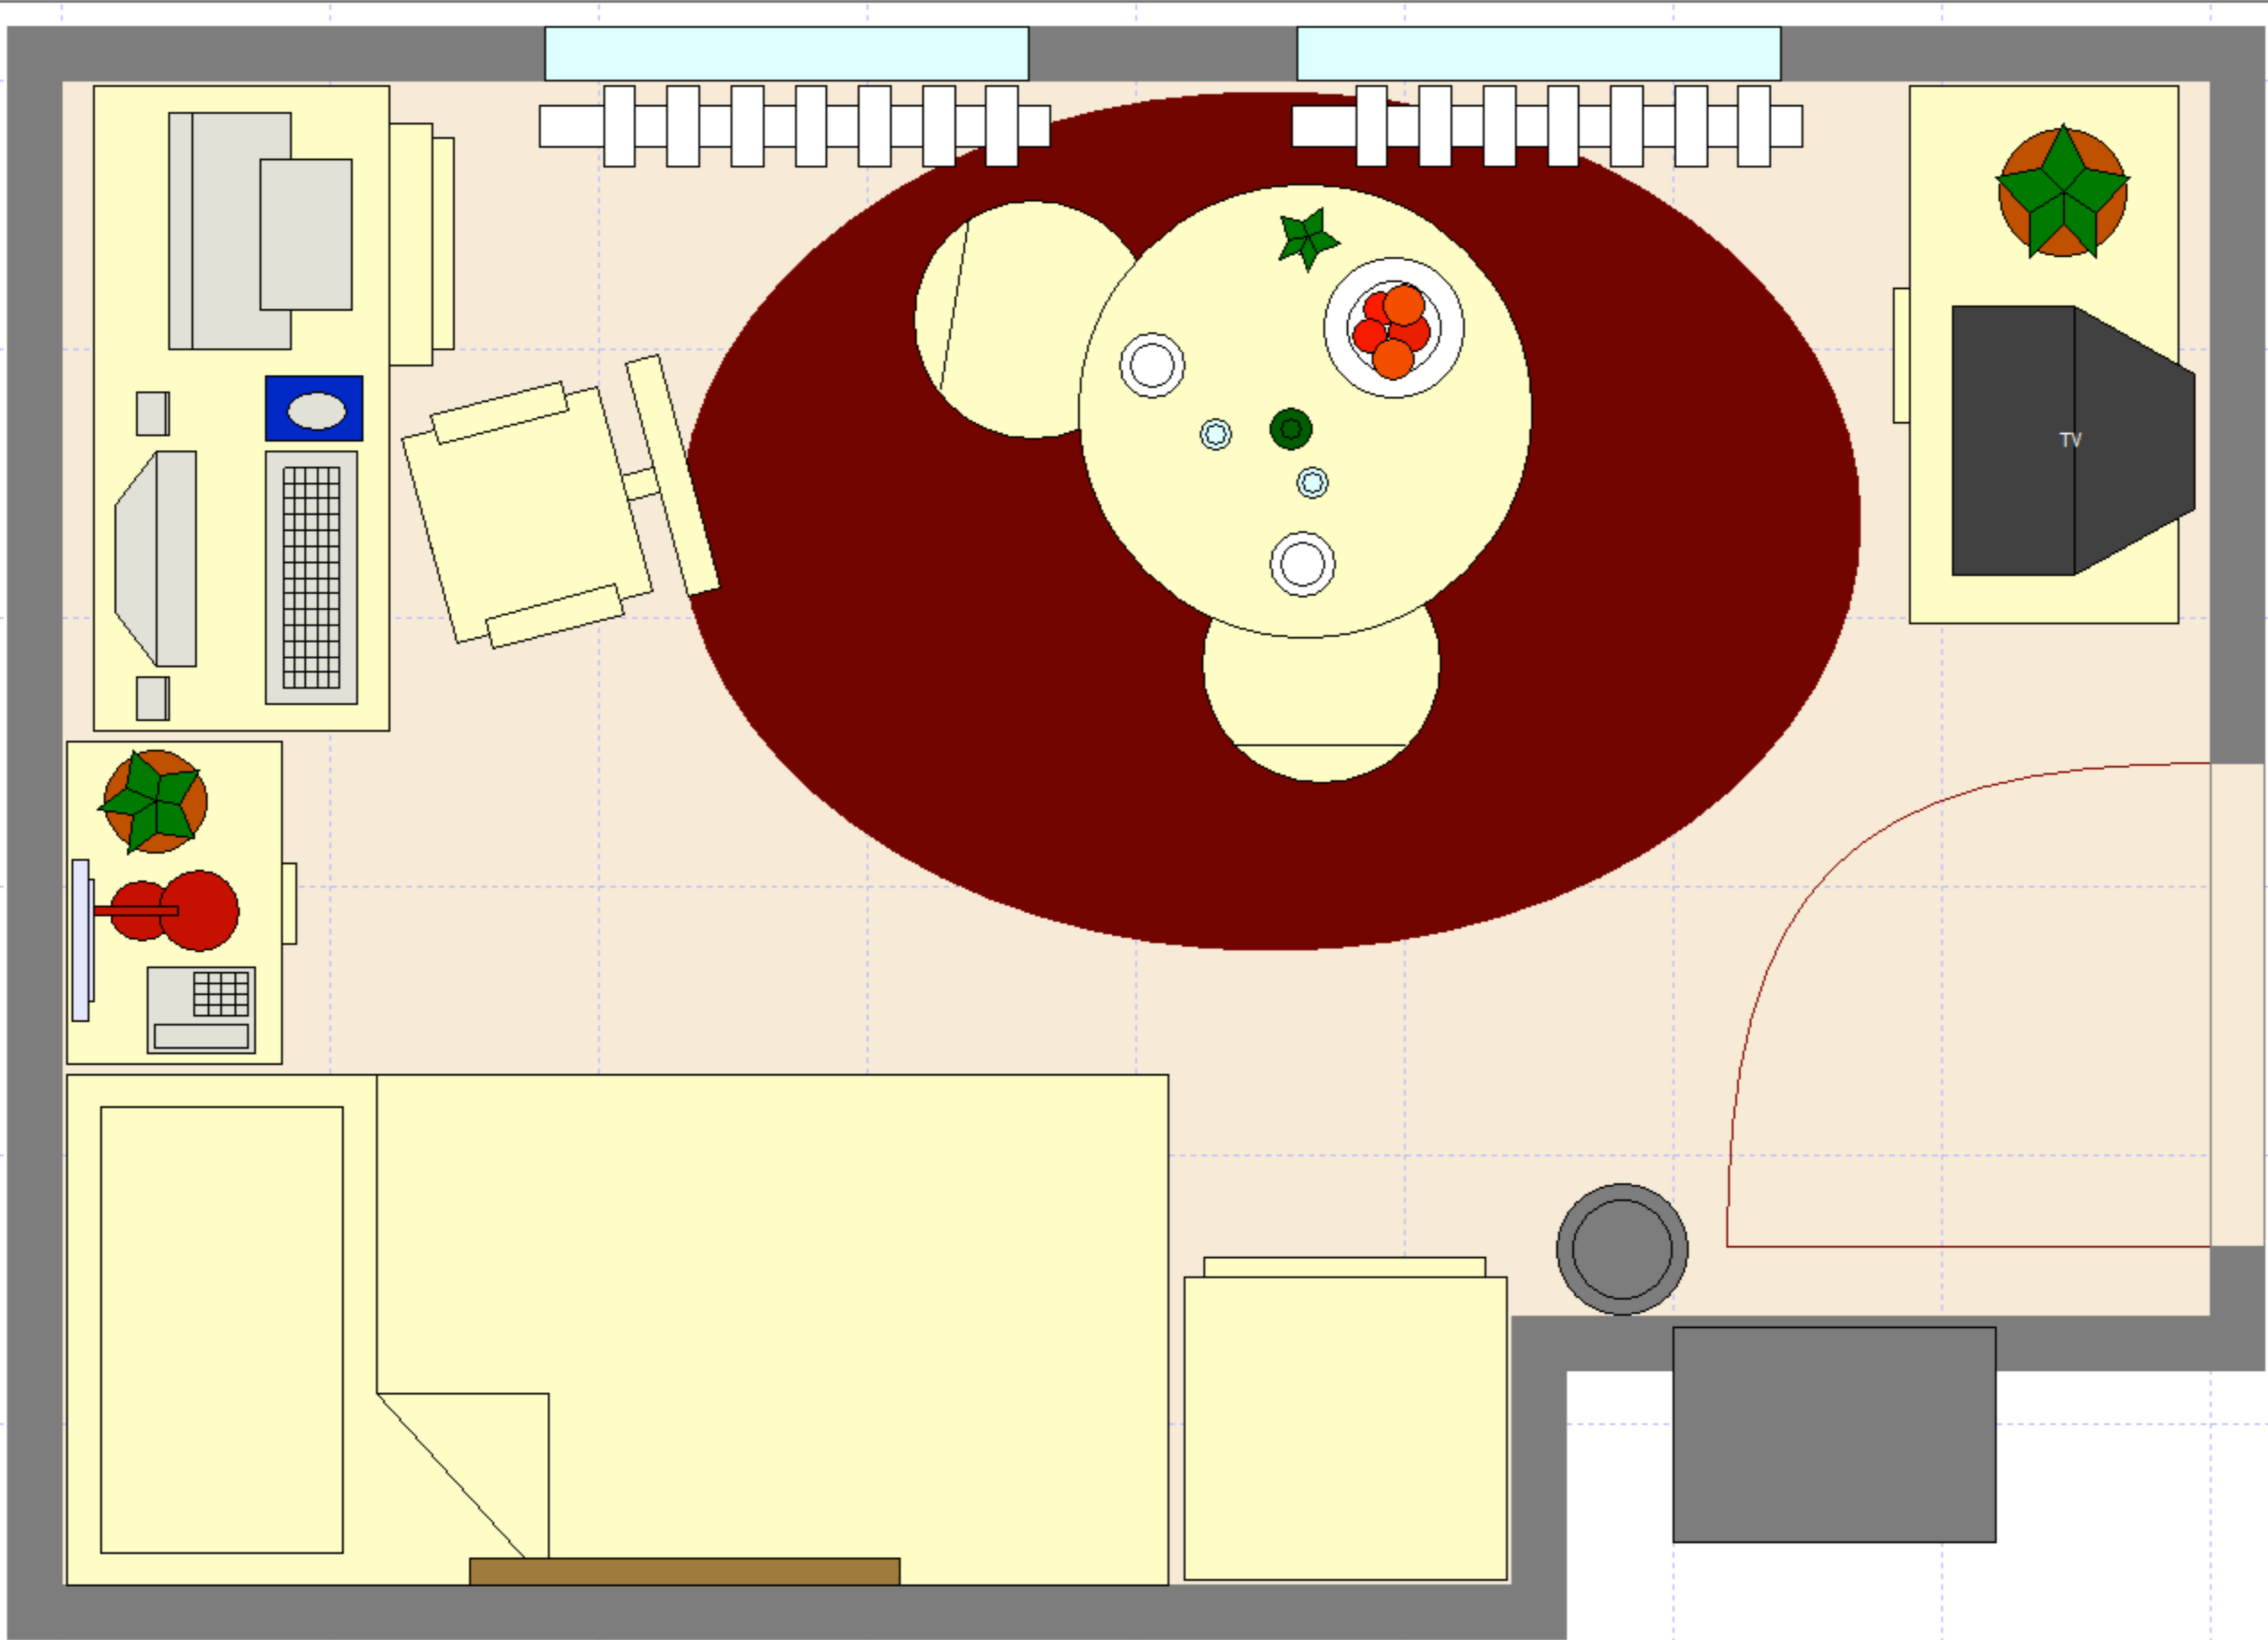

280

walk

fly

study

plan

pan

turn

roll

goto

align

view

restore

fit